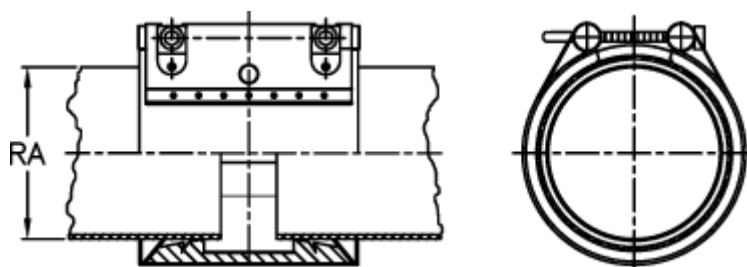

Article number: 025748100190

Description: Norma Connect pipe coupling
GRIP E W2 Ø=190,0 EPDM, 10 bar

Measures

Note = Kontakt os for yderligere informationer.

RA = 190